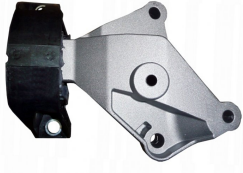

6040002245 6040096299

UYUMLU ARAÇLAR

LOGAN, SANDERO

28273

Stabilizer Mounting

OEM NO

8200852550 546114237R

UYUMLU ARAÇLAR
DUSTER

28276

Exhaust Mounting

OEM NO

206510005R

UYUMLU ARAÇLAR
DOKKER, DUSTER, LODGY, LOGAN, SANDERO,
CLIO IV, Modus

28281

Engine Mounting

OEM NO